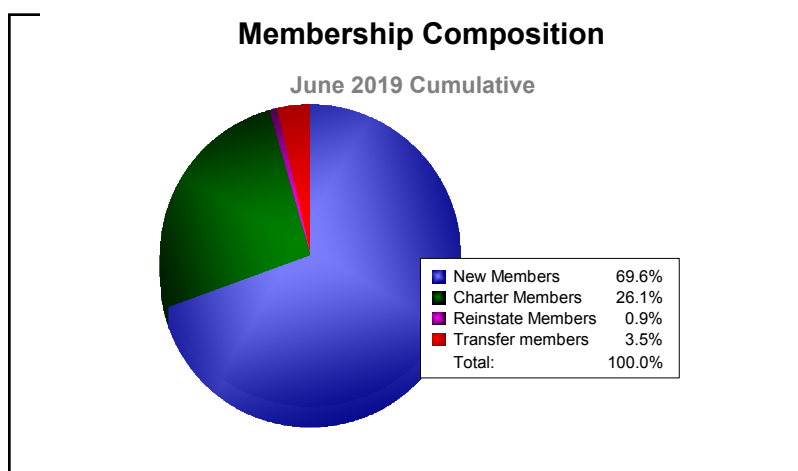

Year	New Clubs	Dropped Clubs	Gain/ Loss Clubs	New Members	Charter Members	Reinstate Members	Transfer Members	Total Member Added	Total Members Dropped	Gain/ Loss Members
2014-2015	0	0	0	114	1	14	25	154	-103	51
2015-2016	0	0	0	103	1	2	14	120	-147	-27
2016-2017	1	0	1	134	35	6	12	187	-144	43
2017-2018	3	0	3	183	111	7	13	314	-191	123
2018-2019	2	0	2	160	60	2	8	230	-216	14
Average	1	0	1	139	42	6	14	201	-160	41

Year	New Clubs	Dropped Clubs	Gain/ Loss Clubs	New Members	Charter Members	Reinstate Members	Transfer Members	Total Member Added	Total Members Dropped	Gain/ Loss Members
2014-2015	0	0	0	27	0	0	1	28	-17	11
2015-2016	0	0	0	27	0	0	0	27	-21	6
2016-2017	0	0	0	27	0	0	4	31	-27	4
2017-2018	0	0	0	39	0	0	0	39	-41	-2
2018-2019	0	0	0	22	1	3	0	26	-22	4
Average	0	0	0	28	0	1	1	30	-26	5