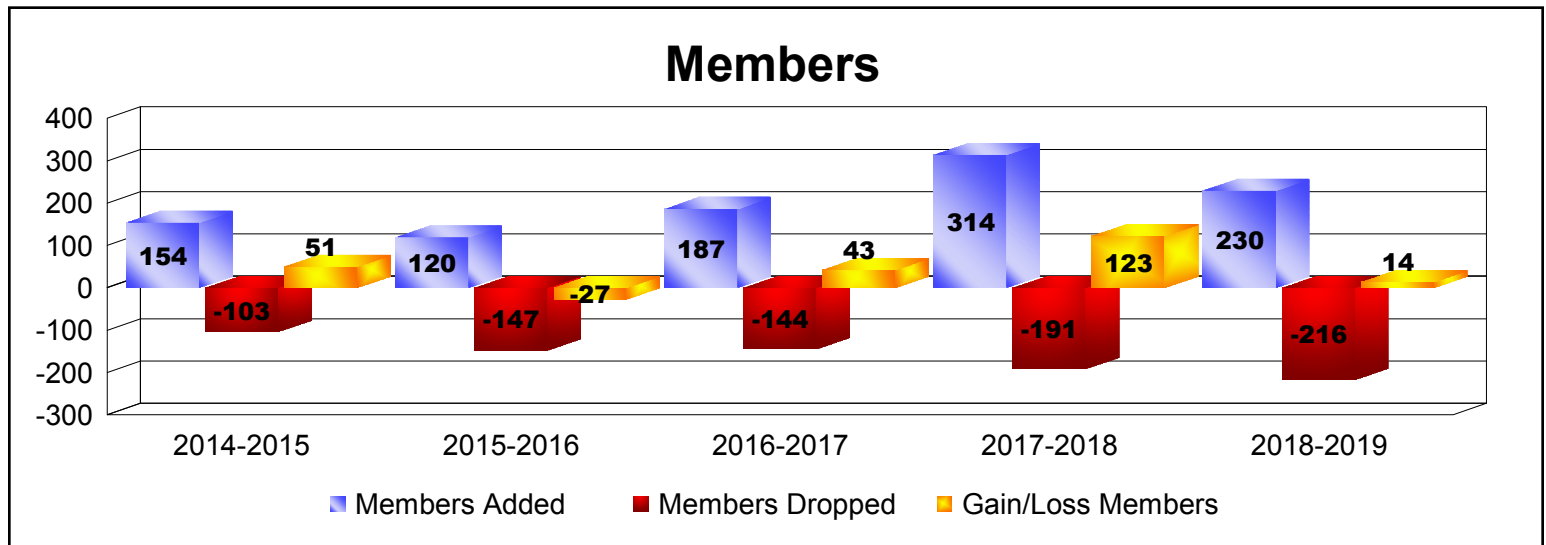

Year	New Clubs	Dropped Clubs	Gain/ Loss Clubs	New Members	Charter Members	Reinstate Members	Transfer Members	Total Member Added	Total Members Dropped	Gain/ Loss Members
2014-2015	0	0	0	114	1	14	25	154	-103	51
2015-2016	0	0	0	103	1	2	14	120	-147	-27
2016-2017	1	0	1	134	35	6	12	187	-144	43
2017-2018	3	0	3	183	111	7	13	314	-191	123
2018-2019	2	0	2	160	60	2	8	230	-216	14
Average	1	0	1	139	42	6	14	201	-160	41

Year	New Clubs	Dropped Clubs	Gain/ Loss Clubs	New Members	Charter Members	Reinstate Members	Transfer Members	Total Member Added	Total Members Dropped	Gain/ Loss Members
2014-2015	0	0	0	27	0	0	1	28	-17	11
2015-2016	0	0	0	27	0	0	0	27	-21	6
2016-2017	0	0	0	27	0	0	4	31	-27	4
2017-2018	0	0	0	39	0	0	0	39	-41	-2
2018-2019	0	0	0	22	1	3	0	26	-22	4
Average	0	0	0	28	0	1	1	30	-26	5