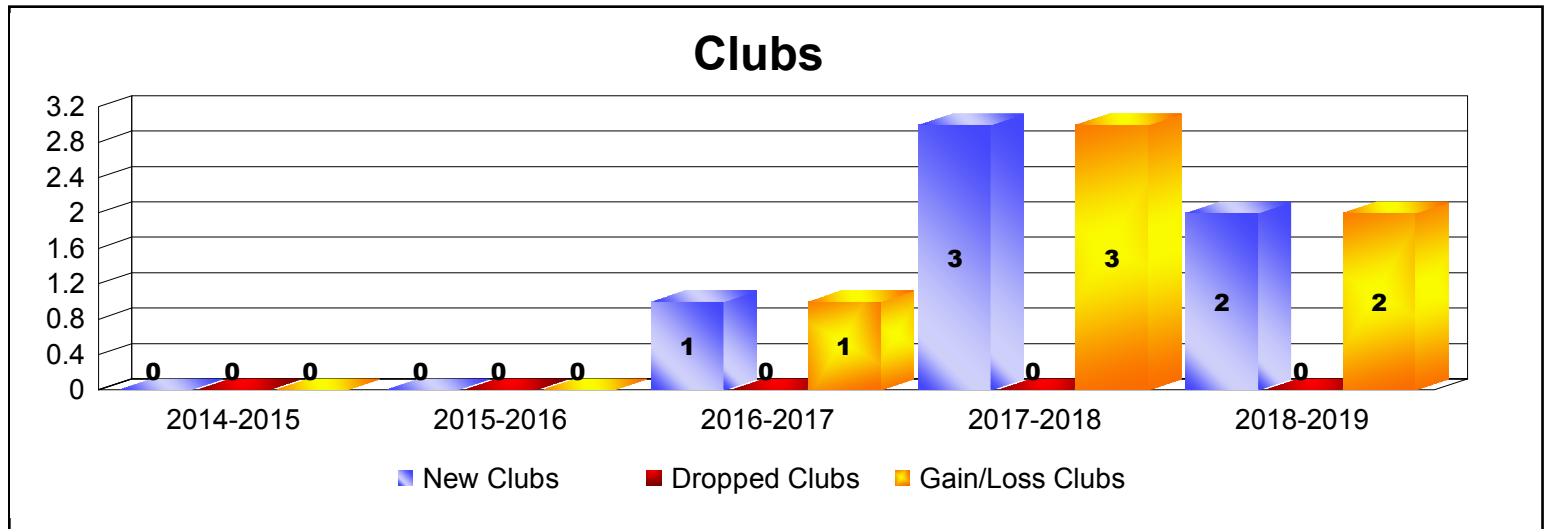

Year	New Clubs	Dropped Clubs	Gain/ Loss Clubs	New Members	Charter Members	Reinstate Members	Transfer Members	Total Member Added	Total Members Dropped	Gain/ Loss Members
2014-2015	0	0	0	114	1	14	25	154	-103	51
2015-2016	0	0	0	103	1	2	14	120	-147	-27
2016-2017	1	0	1	134	35	6	12	187	-144	43
2017-2018	3	0	3	183	111	7	13	314	-191	123
2018-2019	2	0	2	160	60	2	8	230	-216	14
Average	1	0	1	139	42	6	14	201	-160	41

Year	New Clubs	Dropped Clubs	Gain/ Loss Clubs	New Members	Charter Members	Reinstate Members	Transfer Members	Total Member Added	Total Members Dropped	Gain/ Loss Members
2014-2015	0	0	0	27	0	0	1	28	-17	11
2015-2016	0	0	0	27	0	0	0	27	-21	6
2016-2017	0	0	0	27	0	0	4	31	-27	4
2017-2018	0	0	0	39	0	0	0	39	-41	-2
2018-2019	0	0	0	22	1	3	0	26	-22	4
Average	0	0	0	28	0	1	1	30	-26	5