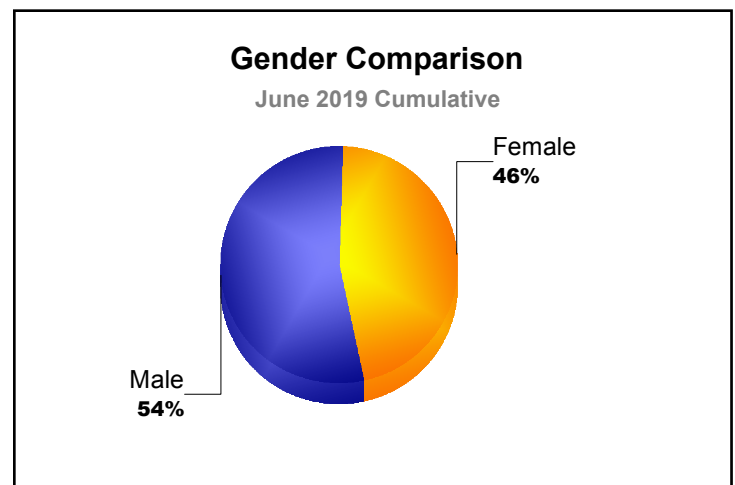

Year	New Clubs	Dropped Clubs	Gain/ Loss Clubs	New Members	Charter Members	Reinstate Members	Transfer Members	Total Member Added	Total Members Dropped	Gain/ Loss Members
2014-2015	0	0	0	114	1	14	25	154	-103	51
2015-2016	0	0	0	103	1	2	14	120	-147	-27
2016-2017	1	0	1	134	35	6	12	187	-144	43
2017-2018	3	0	3	183	111	7	13	314	-191	123
2018-2019	2	0	2	160	60	2	8	230	-216	14
Average	1	0	1	139	42	6	14	201	-160	41